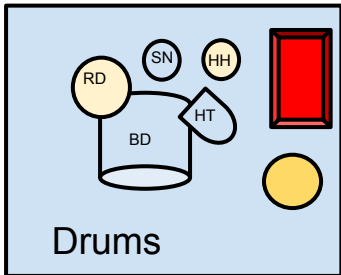

**NO
SPORTS**

Gitarre